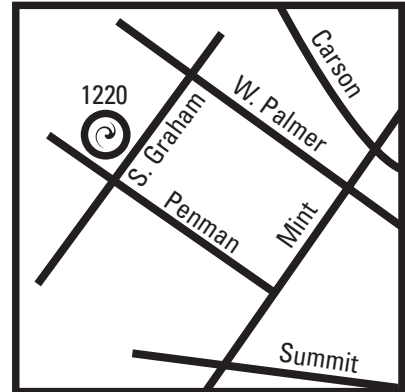

## **From I-77 Southbound**

Exit onto John Belk Freeway. Stay to the right and take the first exit onto Carson Blvd. At the first intersection, take a right onto Mint St. Take the next right onto W. Palmer St., and the next left onto S. Graham St. We are on the right at 1220 S. Graham St.

## **From I-77 Northbound**

Exit onto Remount Rd. Turn right at the top of the exit. Take a left onto S. Tryon St. Turn left at Summit. At the stop sign, turn right onto Mint St. Turn left onto Penman St, and we are on the corner of the next intersection at 1220 S. Graham St.

## **From I-85**

Exit onto I-77 South. Exit onto John Belk Freeway. Stay to the right and take the first exit onto Carson Blvd. At the first intersection, take a right onto Mint St. Take the next right onto W. Palmer St., and the next left onto S. Graham St. We are on the right at 1220 S. Graham St.