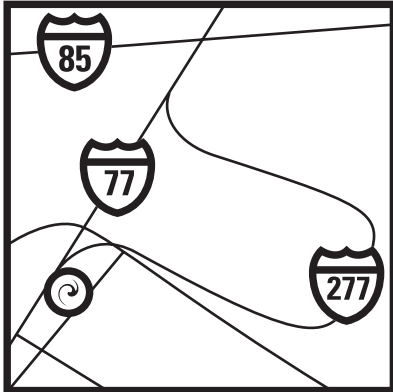

## **From I-77 Southbound**

Exit onto John Belk Freeway. Stay to the right and take the first exit onto Carson Blvd. At the first intersection, take a right onto Mint St. Take the next right onto W. Palmer St., and the next left onto S. Graham St. We are on the right at 1220 S. Graham St.

## **From I-77 Northbound**

Exit onto Remount Rd. Turn right at the top of the exit. Take a left onto S. Tryon St. Turn left at Summit. At the stop sign, turn right onto Mint St. Turn left onto Penman St, and we are on the corner of the next intersection at 1220 S. Graham St.

## **From I-85**

Exit onto I-77 South. Exit onto John Belk Freeway. Stay to the right and take the first exit onto Carson Blvd. At the first intersection, take a right onto Mint St. Take the next right onto W. Palmer St., and the next left onto S. Graham St. We are on the right at 1220 S. Graham St.