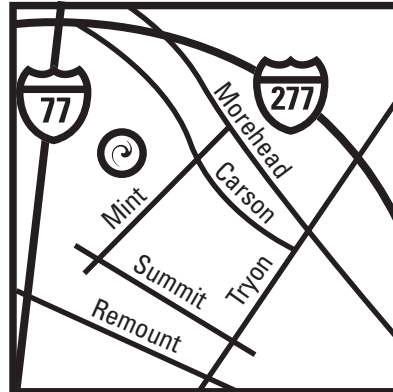

## **From I-77 Southbound**

Exit onto John Belk Freeway. Stay to the right and take the first exit onto Carson Blvd. At the first intersection, take a right onto Mint St. Take the next right onto W. Palmer St., and the next left onto S. Graham St. We are on the right at 1220 S. Graham St.

## **From I-77 Northbound**

Exit onto Remount Rd. Turn right at the top of the exit. Take a left onto S. Tryon St. Turn left at Summit. At the stop sign, turn right onto Mint St. Turn left onto Penman St, and we are on the corner of the next intersection at 1220 S. Graham St.

## **From I-85**

Exit onto I-77 South. Exit onto John Belk Freeway. Stay to the right and take the first exit onto Carson Blvd. At the first intersection, take a right onto Mint St. Take the next right onto W. Palmer St., and the next left onto S. Graham St. We are on the right at 1220 S. Graham St.