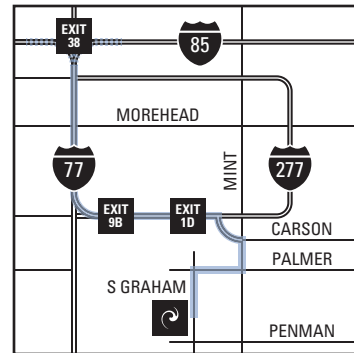

BURKE

DIRECTIONS

Maps Not To Scale

FROM I-77 NORTHBOUND

Take Exit 8 at Remount Rd
 Turn right at the top of the exit
 Turn left at S Tryon St
 Turn left at W Summit Ave
 At the stop sign
 turn right at Mint St
 Turn left at Penman St
 We are on the corner of the next
 intersection at 1220 S Graham St

FROM I-77 SOUTHBOUND

Take Exit 9B onto I-277 North
 (John Belk Freeway)
 Take Exit 1D at Carson Blvd
 At the first intersection
 turn right at Mint St
 Take the next right at
 W Palmer St
 Take the next left at S Graham St
 We are on the right at
 1220 S Graham St

FROM I-85

Take Exit 38 onto I-77 South
 Take Exit 9B onto I-277 North
 (John Belk Freeway)
 Take Exit 1D at Carson Blvd
 At the first intersection turn
 right at Mint St
 Take the next right at W Palmer St
 Take the next left at S Graham St
 We are on the right at
 1220 S Graham St