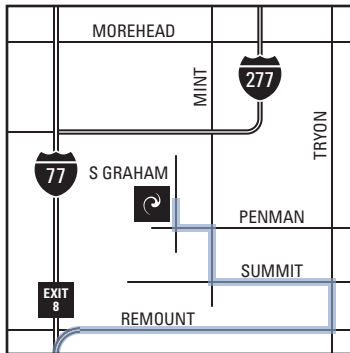

BURKE

DIRECTIONS

Maps Not To Scale

FROM I-77 NORTHBOUND

Take Exit 8 at Remount Rd
 Turn right at the top of the exit
 Turn left at S Tryon St
 Turn left at W Summit Ave
 At the stop sign
 turn right at Mint St
 Turn left at Penman St
 We are on the corner of the next
 intersection at 1220 S Graham St

FROM I-77 SOUTHBOUND

Take Exit 9B onto I-277 North
 (John Belk Freeway)
 Take Exit 1D at Carson Blvd
 At the first intersection
 turn right at Mint St
 Take the next right at
 W Palmer St
 Take the next left at S Graham St
 We are on the right at
 1220 S Graham St

FROM I-85

Take Exit 38 onto I-77 South
 Take Exit 9B onto I-277 North
 (John Belk Freeway)
 Take Exit 1D at Carson Blvd
 At the first intersection turn
 right at Mint St
 Take the next right at W Palmer St
 Take the next left at S Graham St
 We are on the right at
 1220 S Graham St