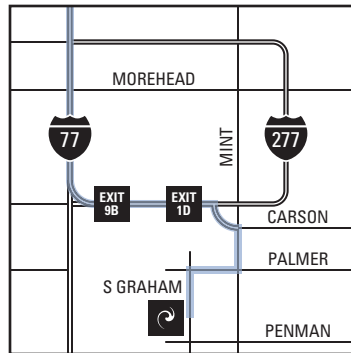

BURKE

DIRECTIONS

Maps Not To Scale

FROM I-77 NORTHBOUND

Take Exit 8 at Remount Rd
 Turn right at the top of the exit
 Turn left at S Tryon St
 Turn left at W Summit Ave
 At the stop sign
 turn right at Mint St
 Turn left at Penman St
 We are on the corner of the next
 intersection at 1220 S Graham St

FROM I-77 SOUTHBOUND

Take Exit 9B onto I-277 North
 (John Belk Freeway)
 Take Exit 1D at Carson Blvd
 At the first intersection
 turn right at Mint St
 Take the next right at
 W Palmer St
 Take the next left at S Graham St
 We are on the right at
 1220 S Graham St

FROM I-85

Take Exit 38 onto I-77 South
 Take Exit 9B onto I-277 North
 (John Belk Freeway)
 Take Exit 1D at Carson Blvd
 At the first intersection turn
 right at Mint St
 Take the next right at W Palmer St
 Take the next left at S Graham St
 We are on the right at
 1220 S Graham St